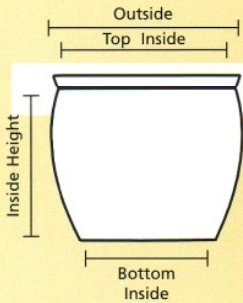

China Bowl

CHINA BOWL CERAMIC PLANTER SPECIFICATIONS

Stock Number	Outside Dia. at Widest Point	Top Inside Dia.	Bottom Inside Dia.	Inside Height	Weight	Saucer Size	Plexi Size
CB-08	9-1/4"	7-1/2"	6"	6-3/4"	7 lbs.	SC-08	6"
CB-10	11-1/2"	10"	8"	9-1/4"	13 lbs.	SC-09	7"
CB-12	13-1/2"	11-3/4"	9-1/2"	11-1/4"	21 lbs.	SC-10	10"
CB-14	16"	13"	11-1/2"	14"	31 lbs.	SC-12	12"
CB-16	19-1/2"	15-3/4"	13"	15-1/2"	42 lbs.	SC-14	12"
CB-20	23-1/2"	20"	15-1/2"	18"	63 lbs.	SC-18	14"
CB-24	26-3/4"	23-1/2"	17"	21"	106 lbs.	SC-20	18"

CHINA BOWL FIBERGLASS PLANTER SPECIFICATIONS

Stock Number	Outside Dia. at Widest Point	Top Inside Dia.	Bottom Inside Dia.	Inside Height	Weight	Saucer Size	Plexi Size
F-CB-20	24"	20"	17"	19"	18 lbs.	F-SC-18	16"
F-CB-24	28-1/2"	24"	18"	21-1/4"	27 lbs.	F-SC-20	18"
F-CB-30	32"	26"	20-1/2"	23"	35 lbs.	F-SC-24	20"
F-CB-36	40"	33"	27"	31-1/2"	40 lbs.	F-SC-30	26"
F-CB-48	54"	44"	34"	34"	50 lbs.	F-SC-36	33"